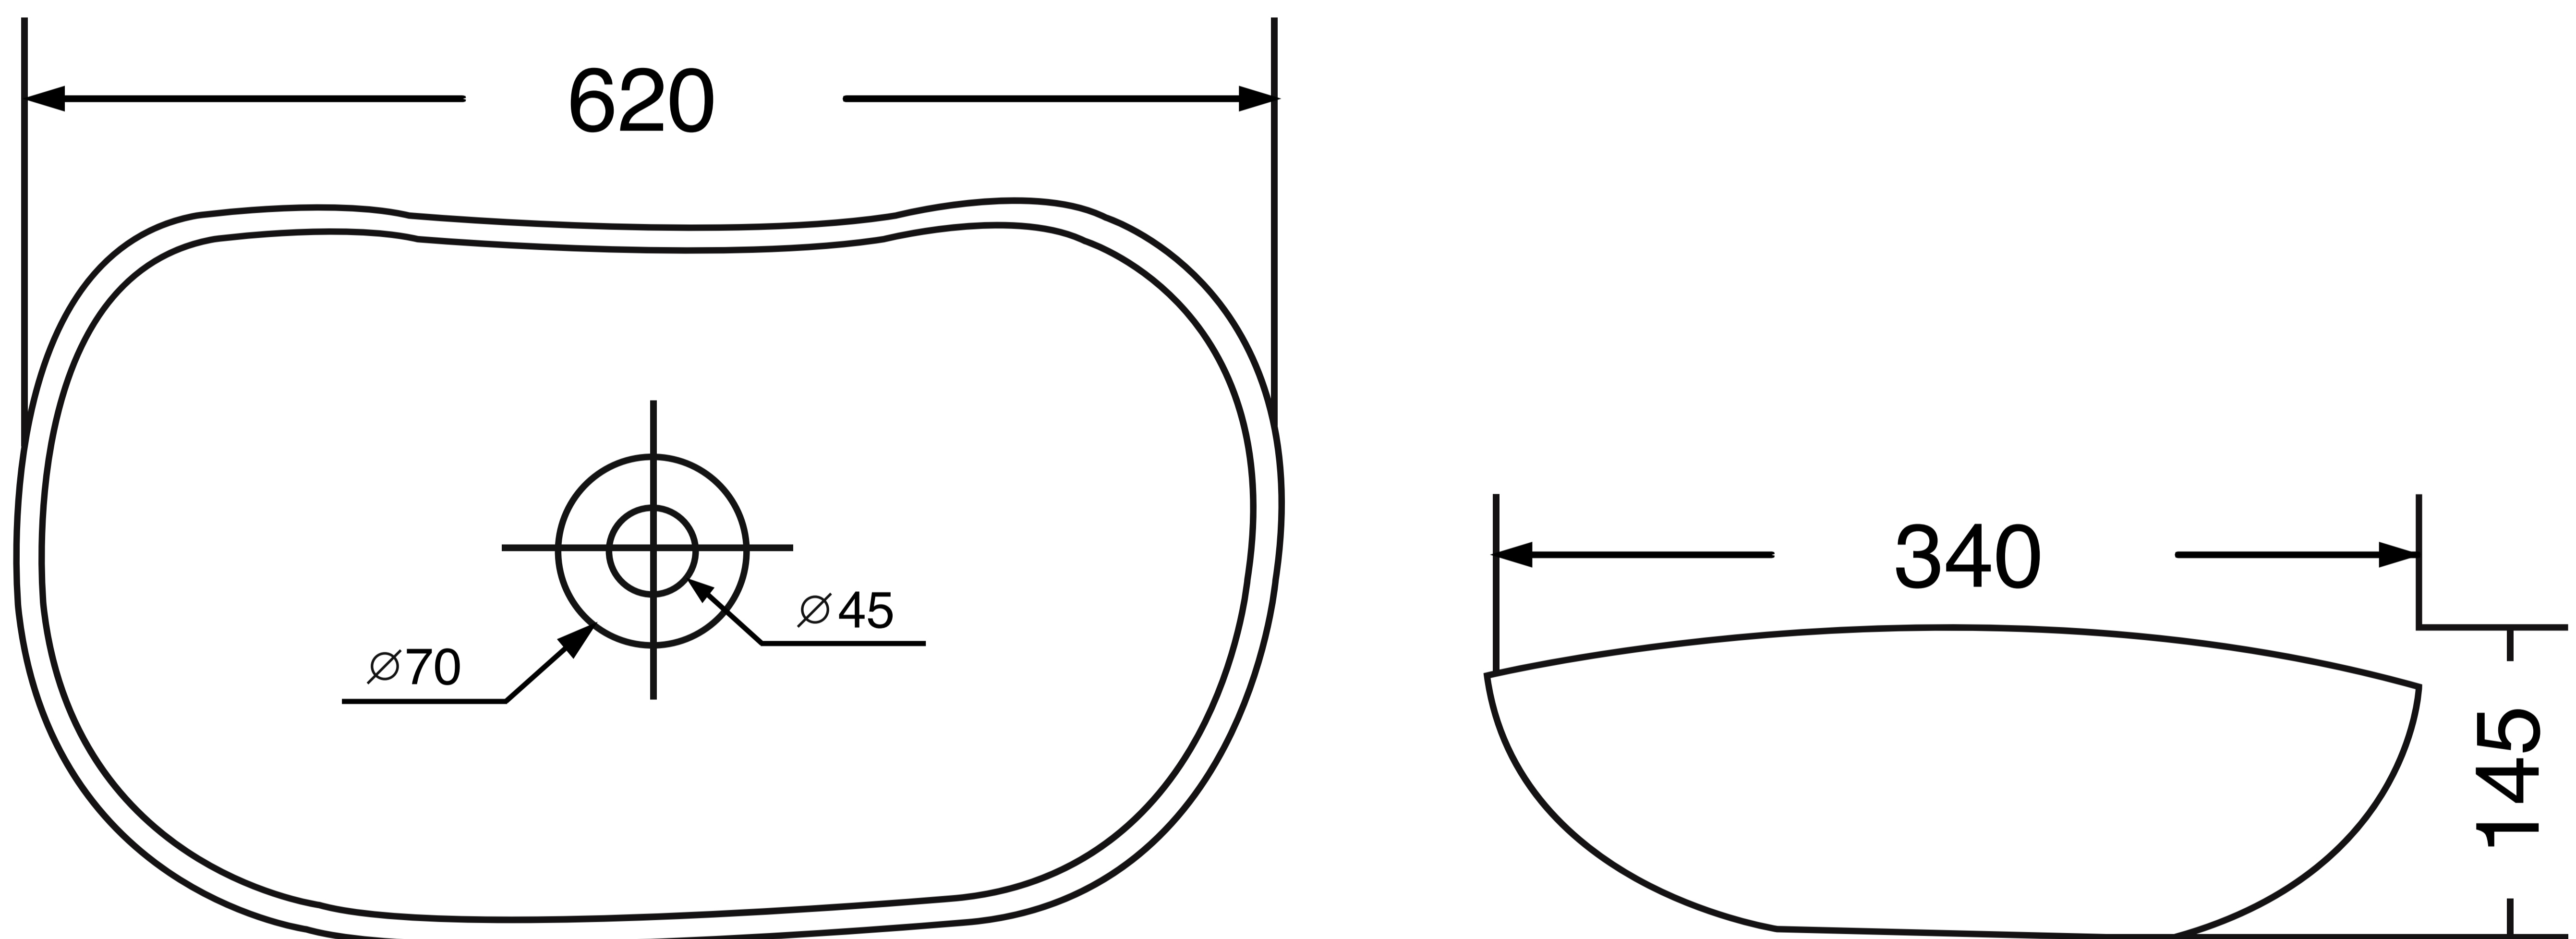

Table Mounted Wash Basin

Product Code : 1733

Technical Drawing

All dimension are in **mm**